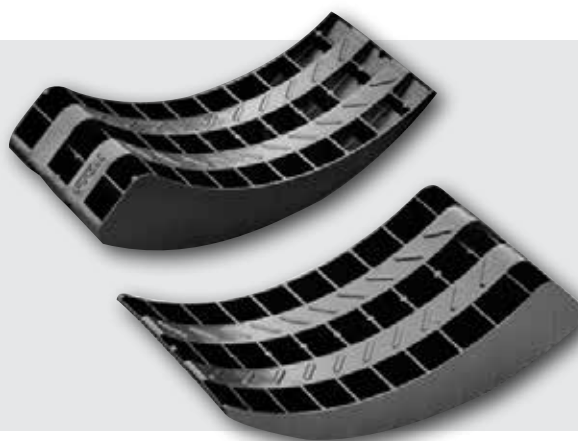

The Round Leveller from Froli provides continuously variable height adjustment up to a maximum of 8cm.

Perfect load distribution, the round wedge cannot slip away and no other backup is required for this leveler!

FROLI Standard Round Wheel Leveller

Dimensions: 474 x 230 x 100mm

Tested Trailer Weight: 1250kg per wheel

Weight: Approximately 1.65kg

Colour: Black

• Set of 2 + Carrying case

FROLI MAXI WHEEL RAMP LEVELLER

450-07000

The Maxi-wedge ensures optimal height compensation on slopes and even surfaces. Suitable for twin axle vehicles.

Dimensions: 500 x 212 x 120mm

Tested Support load:

5,000kg per wheel

Weight: Approximately 1.95kg

Colour: Black

- Set of 2 + Carrying case

FROLI DETACHABLE WHEEL LEVELLER

450-07010

This adjustable levelling ramp detaches into 2 pieces that allow for the three heights, 40mm, 55mm and 95mm.

Dimensions: 600 x 180 x 95mm