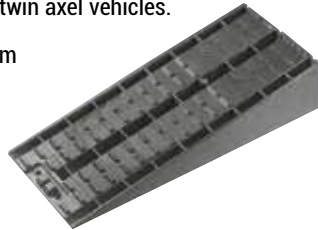

450-07000

The Maxi-wedge ensures optimal height compensation on slopes and even surfaces. Suitable for twin axle vehicles.

Dimensions: 500 x 212 x 120mm

Tested Support load:

5,000kg per wheel

Weight: Approximately 1.95kg

Colour: Black

- Set of 2 + Carrying case

FROLI DETACHABLE WHEEL LEVELLER

450-07010

This adjustable levelling ramp detaches into 2 pieces that allow for the three heights, 40mm, 55mm and 95mm.

Dimensions: 600 x 180 x 95mm