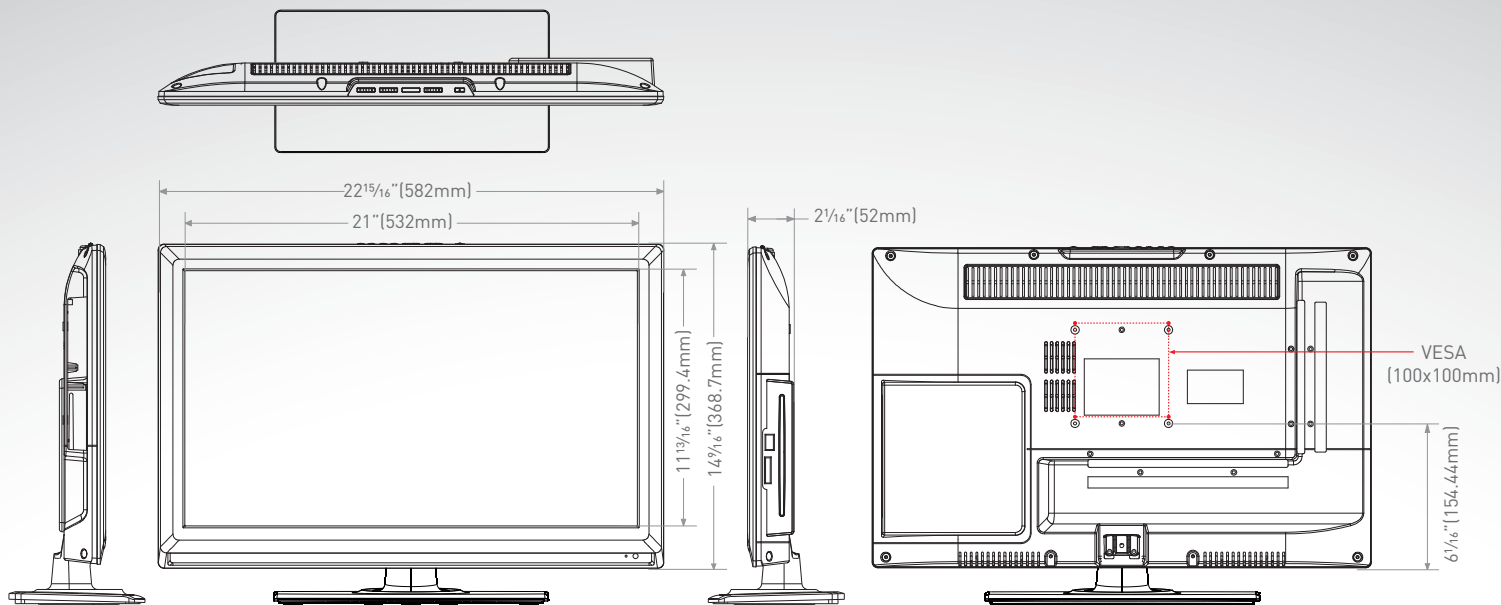

## Panel Specifications

Screen Size	24"
Resolution	1366 x 768
Refresh Rate	60Hz
Contrast Ratio	3000:1
View Angle	176 degree/176 degree

## Dimensions/Weight

TV without Stand (L x H x W)	22 15/16" x 14 7/16" x 2 1/16" (582 x 368.7 x 52mm)
TV with Stand (L x H x W)	22 15/16" x 15 15/16" x 7 1/4" (582 x 404 x 183mm)
Shipping Dimensions (L x H x W)	24 5/8" x 16 3/4" x 4 9/16" (625 x 425 x 116mm)