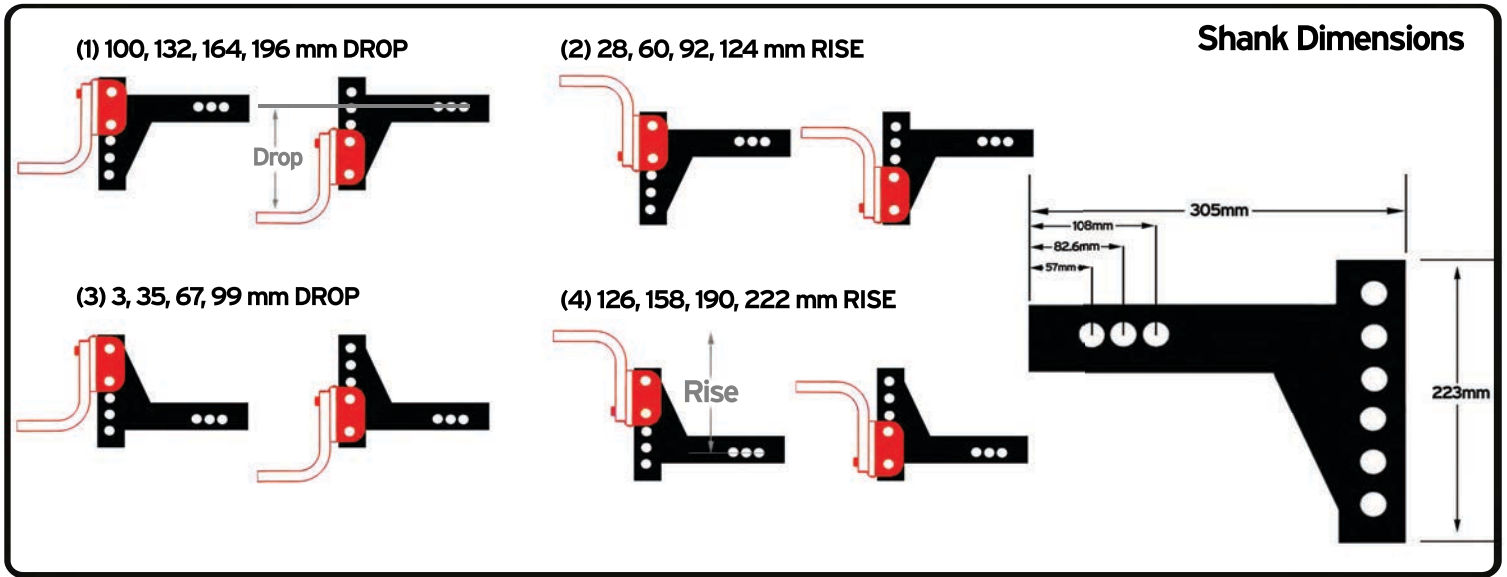

EAZLIFT ADJUSTABLE BALL MOUNT - 40 LEVELS OF ADJUSTMENT

Hi-Low Shank: 350-05720

MAX. DROP 196mm

MAX. RISE 222mm

Extra Hi-Low Shank: 350-05724

MAX. DROP 282mm

MAX. RISE 302mm

Extra Low Shank: 350-05728

MAX. DROP 378 mm

Eaz-lift Adjustable Ball Mount 350-05730

The rise and drop are measured from the centre of the shank hole to the top of the ball platform

Maximum Gross Trailer Mass: 3,500kg - Maximum Towball Down Load: 350kg