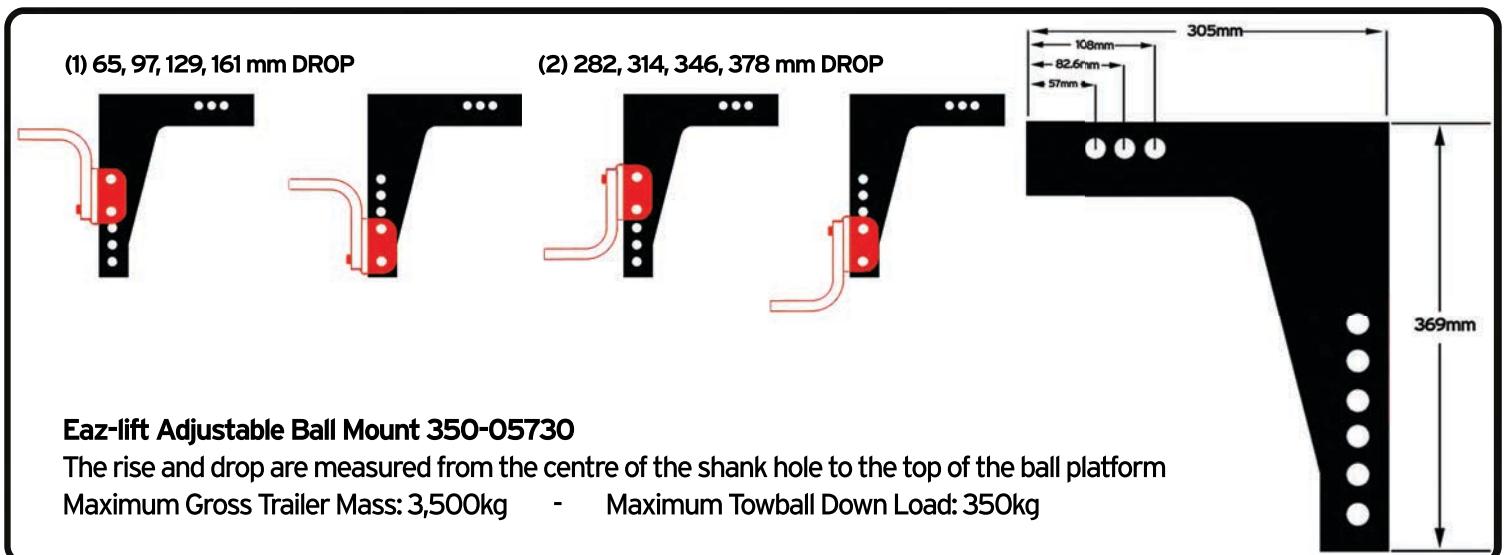

EAZLIFT ADJUSTABLE BALL MOUNT - 40 LEVELS OF ADJUSTMENT

Hi-Low Shank: 350-05720

MAX. DROP 196mm

MAX. RISE 222mm

Extra Hi-Low Shank: 350-05724

MAX. DROP 282mm

MAX. RISE 302mm

Extra Low Shank: 350-05728

MAX. DROP 378 mm

Eaz-lift Adjustable Ball Mount 350-05730

The rise and drop are measured from the centre of the shank hole to the top of the ball platform

Maximum Gross Trailer Mass: 3,500kg - Maximum Towball Down Load: 350kg