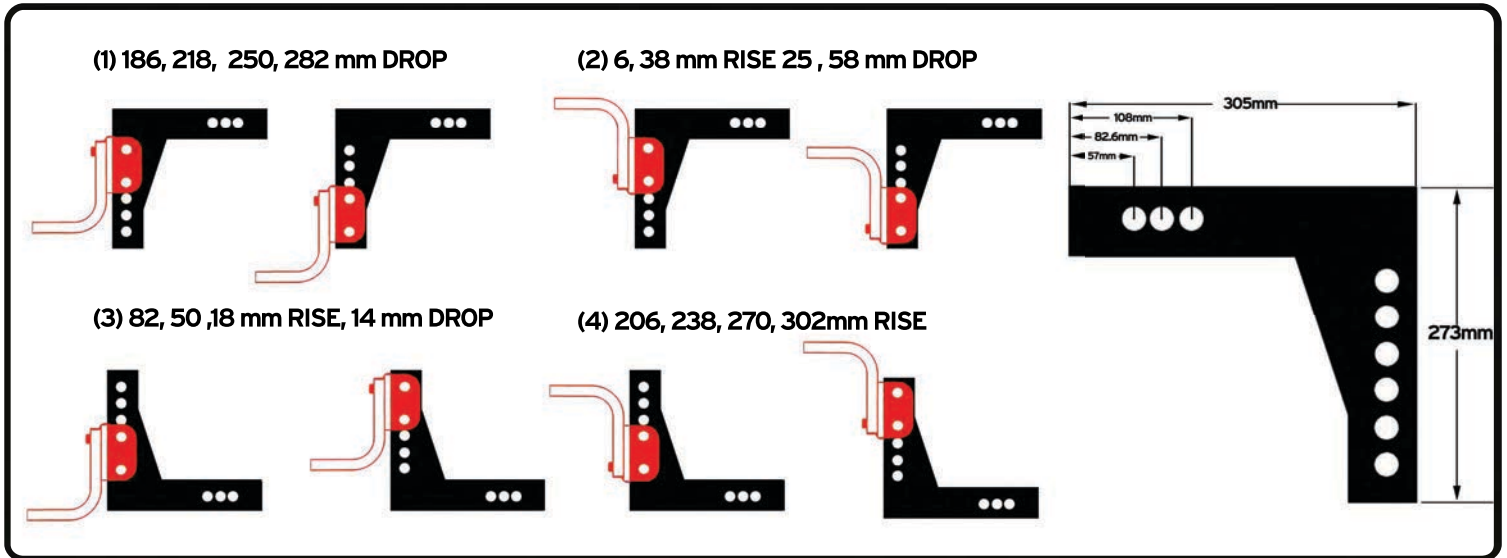

EAZLIFT ADJUSTABLE BALL MOUNT - 40 LEVELS OF ADJUSTMENT

Hi-Low Shank: 350-05720

MAX. DROP 196mm

MAX. RISE 222mm

Extra Hi-Low Shank: 350-05724

MAX. DROP 282mm

MAX. RISE 302mm

Extra Low Shank: 350-05728

MAX. DROP 378 mm

Eaz-lift Adjustable Ball Mount 350-05730

The rise and drop are measured from the centre of the shank hole to the top of the ball platform

Maximum Gross Trailer Mass: 3,500kg - Maximum Towball Down Load: 350kg