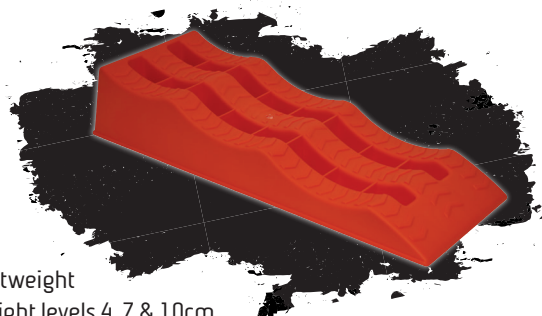

450-00460

Each kit comes with 1 x wheel ramp with grip spikes, 1 x chock to suit and 1 x anti-slip plate. Comes with a carry bag.

- Highly Visible
- Rated to 2 ton
- Includes handy storage bag
- Level ramp has a solid base with anti-slip spikes which means that it will not sink into soft ground
- Anti-Slip plate clips onto the leading edge of the level ramp
- Manufactured from tough UV resistant polypropylene plastic for superior strength

- Kit includes level, chock and anti-slip plate, with bonus storage bag
- Two ramps can link together side by side. Ideal for Dual Axle Motorhomes
- Level ramp dimensions: 520mm (l) x 200mm (w) x 125mm (h)
- Chock dimension: 150mm (l) x 120mm (w) x 100mm (h)

**TOUGH
2T
RATING**

COAST RED SINGLE MULTI LEVEL RAMP

450-00462

Each pack contains: x1 Tri-Level Wheel Ramp

- High visibility
- Each level has three different heights
- Rated to 2 ton
- Includes a handy storage bag
- Made from UV-resistant polypropylene
- Helps to level caravans or motorhomes on uneven ground

- Lightweight
- 3 height levels 4, 7 & 10cm
- Anti-slip surface for extra grip
- Suitable for vehicles up to 2 ton
- Level ramp dimensions: 610mm (l) x 210mm (w) x 120mm (h)

**TOUGH
2T
RATING**

COAST RED STD SINGLE WHEEL CHOCK