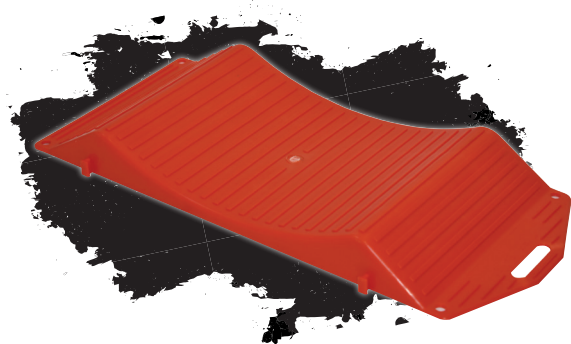

COAST RED LEVELLERS

Essential for all Caravanners, Coast's range of RV levelling solutions, highly visible they are made from UV resistant polypropylene to withstand prolonged outdoor use.

COAST RED STD SINGLE WHEEL LEVEL & CHOCK KIT

**TOUGH
2T
RATING**

COAST RED SINGLE MULTI LEVEL RAMP

450-00462

Each pack contains: x1 Tri-Level Wheel Ramp

- High visibility
- Each level has three different heights
- Rated to 2 ton
- Includes a handy storage bag
- Made from UV-resistant polypropylene
- Helps to level caravans or motorhomes on uneven ground

- Lightweight
- 3 height levels 4, 7 & 10cm
- Anti-slip surface for extra grip
- Suitable for vehicles up to 2 ton
- Level ramp dimensions: 610mm (l) x 210mm (w) x 120mm (h)

**TOUGH
2T
RATING**

COAST RED STD SINGLE WHEEL CHOCK

450-00464

Suitable for use with the standard wheel ramp part number 450-00460. These are sold singularly.

- Chock dimension: 150mm (l) x 120mm (w) x 100mm (h)

COAST RED TYRE SAVERS 2-PACK

450-00466

- Prevents flat spots on your tyres
- Suitable for tyres with diameters from 10" to 20"
- Works with most types of security wheel clamp
- Suitable as a "Stop" by bolting to garage floor
- Suitable for use with caravans, trailers & any vehicle that is stationary for long periods