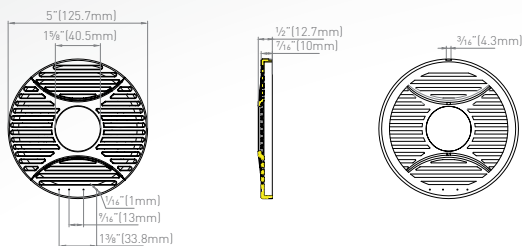

FMS5XX | 5" 2-WAY OUTDOOR MARINE SPEAKER WITH LED

Frame

High Panel

Grill

LED Ring

Housing

FMS5L2-PS / FMS5L2-BL	5" two-way Outdoor Marine Speaker with LED
FMS5S2-PS / FMS5S2-BL	5" two-way Outdoor Marine Speaker
FMS5S2A-PS / FMS5S2A-BL	5" two-way Outdoor Marine Speaker with LED ring
FMS5L2A-PS / FMS5L2A-BL	5" two-way Outdoor Marine Speaker with LED with LED ring
FMS5LRN.OEM / FMS5LRN.AM	LED Ring (Sold separately)
FMS5CMN-PS / FMS5CMN-BL	Mount (Sold separately)

Note: "PS"=white, "BL"=black

Specifications

Impedance	4 Ω @1kHz 1V
Frequency	120±20% Hz
Output Sound Pressure Level	82 dB
Characteristic Sensitivity	±3 dB
Effective Frequency Band	Fo~20kHz
Harmonic Distortion	5% less than 1W 85~20kHz
Polarity	Left "+", Right "-"
Temperature Range	-20 °C to 70 °C / -4 °F to 148 °F
Rated Power	25W
Max Power	30W
4"/102mm speaker driver	30W black PP cone paper woofer
1 1/2" 38mm speaker driver	5W hard dome tweeter speaker with black PET cone
Capacitor	4.7uF non-polar capacitor
Ingress Protection	IP55

Packaging Information (FMS5S2A-XX/FMS5L2A-XX)

Packaging Type	Color Gift Box
Quantity (pcs)	1
Individual Packaging Dimensions (LxHxW)	6 5/16" x 6 5/16" x 2 3/8" (160 x 160 x 60mm)
Individual Packaging Gross Weight (kg/lbs)	
Individual Packaging Net Weight (kg/lbs)	

Packaging Information (FMS5LRN.AM)

Packaging type	PE Bags
Quantity (pcs)	1
Individual Packaging Dimensions (LxHxW)	6 3/4" x 8 3/4" x 1/16" (170 x 222 x 0.09mm)
Individual Packaging Gross Weight (kg/lbs)	
Individual Packaging Net Weight (kg/lbs)	