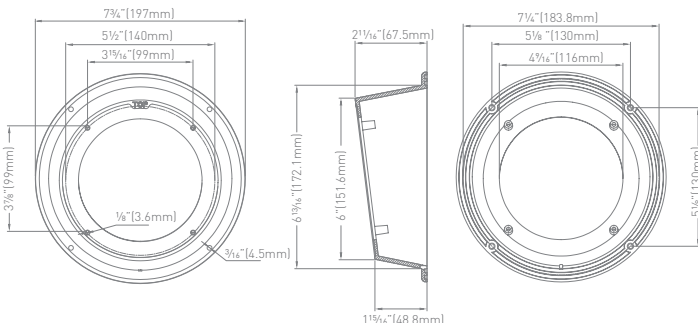

FMS5XX | 5" 2-WAY OUTDOOR MARINE SPEAKER WITH LED

Frame

High Panel

Grill

LED Ring

Housing

FMS5L2-PS / FMS5L2-BL	5" two-way Outdoor Marine Speaker with LED
FMS5S2-PS / FMS5S2-BL	5" two-way Outdoor Marine Speaker
FMS5S2A-PS / FMS5S2A-BL	5" two-way Outdoor Marine Speaker with LED ring
FMS5L2A-PS / FMS5L2A-BL	5" two-way Outdoor Marine Speaker with LED with LED ring
FMS5LRN.OEM / FMS5LRN.AM	LED Ring (Sold separately)
FMS5CMN-PS / FMS5CMN-BL	Mount (Sold separately)

Note: "PS"=white, "BL"=black

Specifications

Impedance	4 Ω @1kHz 1V
Frequency	120±20% Hz
Output Sound Pressure Level	82 dB
Characteristic Sensitivity	±3 dB
Effective Frequency Band	Fo~20kHz
Harmonic Distortion	5% less than 1W 85~20kHz
Polarity	Left "+", Right "-"
Temperature Range	-20 °C to 70 °C / -4 °F to 148 °F
Rated Power	25W
Max Power	30W
4"/102mm speaker driver	30W black PP cone paper woofer
1 1/2" 38mm speaker driver	5W hard dome tweeter speaker with black PET cone
Capacitor	4.7uF non-polar capacitor
Ingress Protection	IP55

Packaging Information (FMS5S2A-XX/FMS5L2A-XX)

Packaging Type	Color Gift Box
Quantity (pcs)	1
Individual Packaging Dimensions (LxHxW)	6 5/16" x 6 5/16" x 2 3/8" (160 x 160 x 60mm)
Individual Packaging Gross Weight (kg/lbs)	
Individual Packaging Net Weight (kg/lbs)	

Packaging Information (FMS5LRN.AM)

Packaging type	PE Bags
Quantity (pcs)	1
Individual Packaging Dimensions (LxHxW)	6 3/4" x 8 3/4" x 1/16" (170 x 222 x 0.09mm)
Individual Packaging Gross Weight (kg/lbs)	
Individual Packaging Net Weight (kg/lbs)	