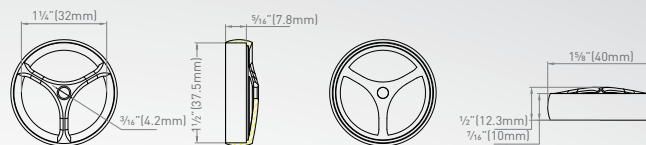

FMS5XX | 5" 2-WAY OUTDOOR MARINE SPEAKER WITH LED

Frame

High Panel

Grill

LED Ring

Housing

FMS5L2-PS / FMS5L2-BL	5" two-way Outdoor Marine Speaker with LED
FMS5S2-PS / FMS5S2-BL	5" two-way Outdoor Marine Speaker
FMS5S2A-PS / FMS5S2A-BL	5" two-way Outdoor Marine Speaker with LED ring
FMS5L2A-PS / FMS5L2A-BL	5" two-way Outdoor Marine Speaker with LED with LED ring
FMS5LRN.OEM / FMS5LRN.AM	LED Ring (Sold separately)
FMS5CMN-PS / FMS5CMN-BL	Mount (Sold separately)

Note: "PS"=white, "BL"=black

Specifications

Impedance	4 Ω @1kHz 1V
Frequency	120±20% Hz
Output Sound Pressure Level	82 dB
Characteristic Sensitivity	±3 dB
Effective Frequency Band	Fo~20kHz
Harmonic Distortion	5% less than 1W 85~20kHz
Polarity	Left "+", Right "-"
Temperature Range	-20 °C to 70 °C / -4 °F to 148 °F
Rated Power	25W
Max Power	30W
4"/102mm speaker driver	30W black PP cone paper woofer
1 1/2" 38mm speaker driver	5W hard dome tweeter speaker with black PET cone
Capacitor	4.7uF non-polar capacitor
Ingress Protection	IP55

Packaging Information (FMS5S2A-XX/FMS5L2A-XX)

Packaging Type	Color Gift Box
Quantity (pcs)	1
Individual Packaging Dimensions (LxHxW)	6 5/16" x 6 5/16" x 2 3/8" (160 x 160 x 60mm)
Individual Packaging Gross Weight (kg/lbs)	
Individual Packaging Net Weight (kg/lbs)	