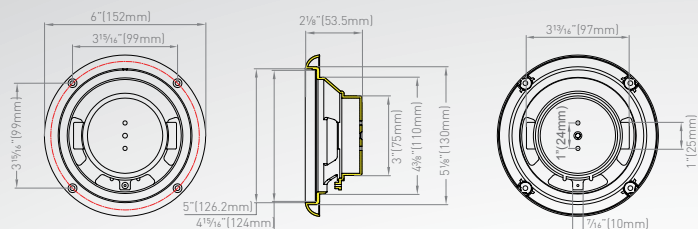

FMS5XX | 5" 2-WAY OUTDOOR MARINE SPEAKER WITH LED

Frame

High Panel

Grill

LED Ring

Housing

FMS5L2-PS / FMS5L2-BL	5" two-way Outdoor Marine Speaker with LED
FMS5S2-PS / FMS5S2-BL	5" two-way Outdoor Marine Speaker
FMS5S2A-PS / FMS5S2A-BL	5" two-way Outdoor Marine Speaker with LED ring
FMS5L2A-PS / FMS5L2A-BL	5" two-way Outdoor Marine Speaker with LED with LED ring
FMS5LRN.OEM / FMS5LRN.AM	LED Ring (Sold separately)
FMS5CMN-PS / FMS5CMN-BL	Mount (Sold separately)

Note: "PS"=white, "BL"=black

Specifications

Impedance	4 Ω @1kHz 1V
Frequency	120±20% Hz
Output Sound Pressure Level	82 dB
Characteristic Sensitivity	±3 dB
Effective Frequency Band	Fo~20kHz
Harmonic Distortion	5% less than 1W 85~20kHz
Polarity	Left "+", Right "-"
Temperature Range	-20 °C to 70 °C / -4 °F to 148 °F
Rated Power	25W
Max Power	30W
4"/102mm speaker driver	30W black PP cone paper woofer
1 1/2" 38mm speaker driver	5W hard dome tweeter speaker with black PET cone
Capacitor	4.7uF non-polar capacitor
Ingress Protection	IP55

Packaging Information (FMS5S2A-XX/FMS5L2A-XX)

Packaging Type	Color Gift Box
Quantity (pcs)	1
Individual Packaging Dimensions (LxHxW)	6 5/16" x 6 5/16" x 2 3/8" (160 x 160 x 60mm)
Individual Packaging Gross Weight (kg/lbs)	
Individual Packaging Net Weight (kg/lbs)	

Packaging Information (FMS5LRN.AM)

Packaging type	PE Bags
Quantity (pcs)	1
Individual Packaging Dimensions (LxHxW)	6 3/4" x 8 3/4" x 1/16" (170 x 222 x 0.09mm)
Individual Packaging Gross Weight (kg/lbs)	
Individual Packaging Net Weight (kg/lbs)	