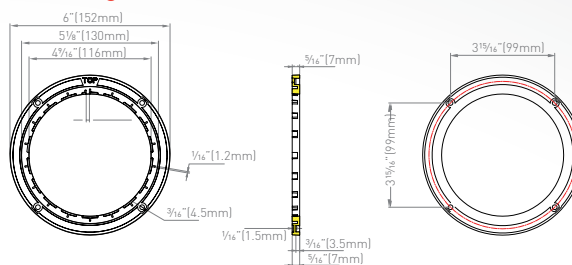

FMS5XX | 5" 2-WAY OUTDOOR MARINE SPEAKER WITH LED

Frame

High Panel

Grill

LED Ring

Housing

FMS5L2-PS / FMS5L2-BL	5" two-way Outdoor Marine Speaker with LED
FMS5S2-PS / FMS5S2-BL	5" two-way Outdoor Marine Speaker
FMS5S2A-PS / FMS5S2A-BL	5" two-way Outdoor Marine Speaker with LED ring
FMS5L2A-PS / FMS5L2A-BL	5" two-way Outdoor Marine Speaker with LED with LED ring
FMS5LRN.OEM / FMS5LRN.AM	LED Ring (Sold separately)
FMS5CMN-PS / FMS5CMN-BL	Mount (Sold separately)

Note: "PS"=white, "BL"=black

Specifications

Impedance	4 Ω @1kHz 1V
Frequency	120±20% Hz
Output Sound Pressure Level	82 dB
Characteristic Sensitivity	±3 dB
Effective Frequency Band	Fo~20kHz
Harmonic Distortion	5% less than 1W 85~20kHz
Polarity	Left "+", Right "-"
Temperature Range	-20 °C to 70 °C / -4 °F to 148 °F
Rated Power	25W
Max Power	30W
4"/102mm speaker driver	30W black PP cone paper woofer
1 1/2" 38mm speaker driver	5W hard dome tweeter speaker with black PET cone
Capacitor	4.7uF non-polar capacitor
Ingress Protection	IP55

Packaging Information (FMS5S2A-XX/FMS5L2A-XX)

Packaging Type	Color Gift Box
Quantity (pcs)	1
Individual Packaging Dimensions (LxHxW)	6 5/16" x 6 5/16" x 2 3/8" (160 x 160 x 60mm)
Individual Packaging Gross Weight (kg/lbs)	
Individual Packaging Net Weight (kg/lbs)	

Packaging Information (FMS5LRN.AM)

Packaging type	PE Bags
Quantity (pcs)	1
Individual Packaging Dimensions (LxHxW)	6 3/4" x 8 3/4" x 1/16" (170 x 222 x 0.09mm)
Individual Packaging Gross Weight (kg/lbs)	
Individual Packaging Net Weight (kg/lbs)	