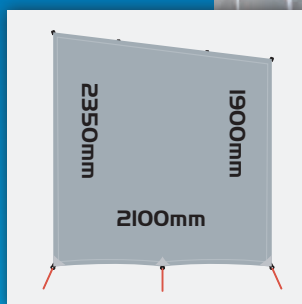

Coast to Coast
CARAVAN & LEISURE

AUSTRALIA: www.coastrv.com.au NEW ZEALAND: www.coastrv.co.nz
Email: NSW: salesnsw@coastrv.com.au QLD: salesqld@coastrv.com.au
VIC: salesvic@coastrv.com.au WA: saleswa@coastrv.com.au
NZ: enquiry@coastrv.co.nz TECHNICAL: technical@coastrv.com.au

DEALER / SUPPLIER