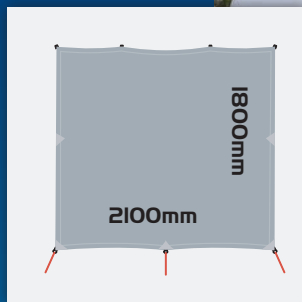

TO SUIT ROLL OUT AWNINGS

- 200-09002
SUITS 10' (W 2805mm x H 1800mm)
- 200-09012
SUITS 11' (W 3110mm x H 1800mm)
- 200-09022
SUITS 12' (W 3415mm x H 1800mm)
- 200-09032
SUITS 13' (W 3720mm x H 1800mm)
- 200-09042
SUITS 14' (W 4025mm x H 1800mm)
- 200-09052
SUITS 15' (W 4330mm x H 1800mm)
- 200-09062
SUITS 16' (W 4635mm x H 1800mm)
- 200-09072
SUITS 17' (W 4940mm x H 1800mm)
- 200-09082
SUITS 18' (W 5245mm x H 1800mm)

TO SUIT BOX AWNINGS

- 200-09102
SUITS FIAMMA & CAREFREE 3MT
(W 2850MM X H 1600MM)
- 200-09112
SUITS FIAMMA & CAREFREE 3.5MT
(W 3350MM X H 1600MM)
- 200-09122
SUITS FIAMMA & CAREFREE 4MT
(W 3850MM X H 1600MM)

SIDE SUNSCREENS

for POP TOPS

FEATURES AT A GLANCE

- › For instances where a front sunscreen just won't do!
- › A 95% shade rating ensures relief from excess heat
- › One size fits most Pop Tops or Caravans & will fit either the left side or the right side depending on your needs
- › Easy to install by means of Velcro straps that attach to your awning arm or use the convenient sail track feature on caravans with anti-flap kits already installed!
- › Guy ropes and pegs included for your convenience
- › Reinforced tabs ensure no nasty rips or tears